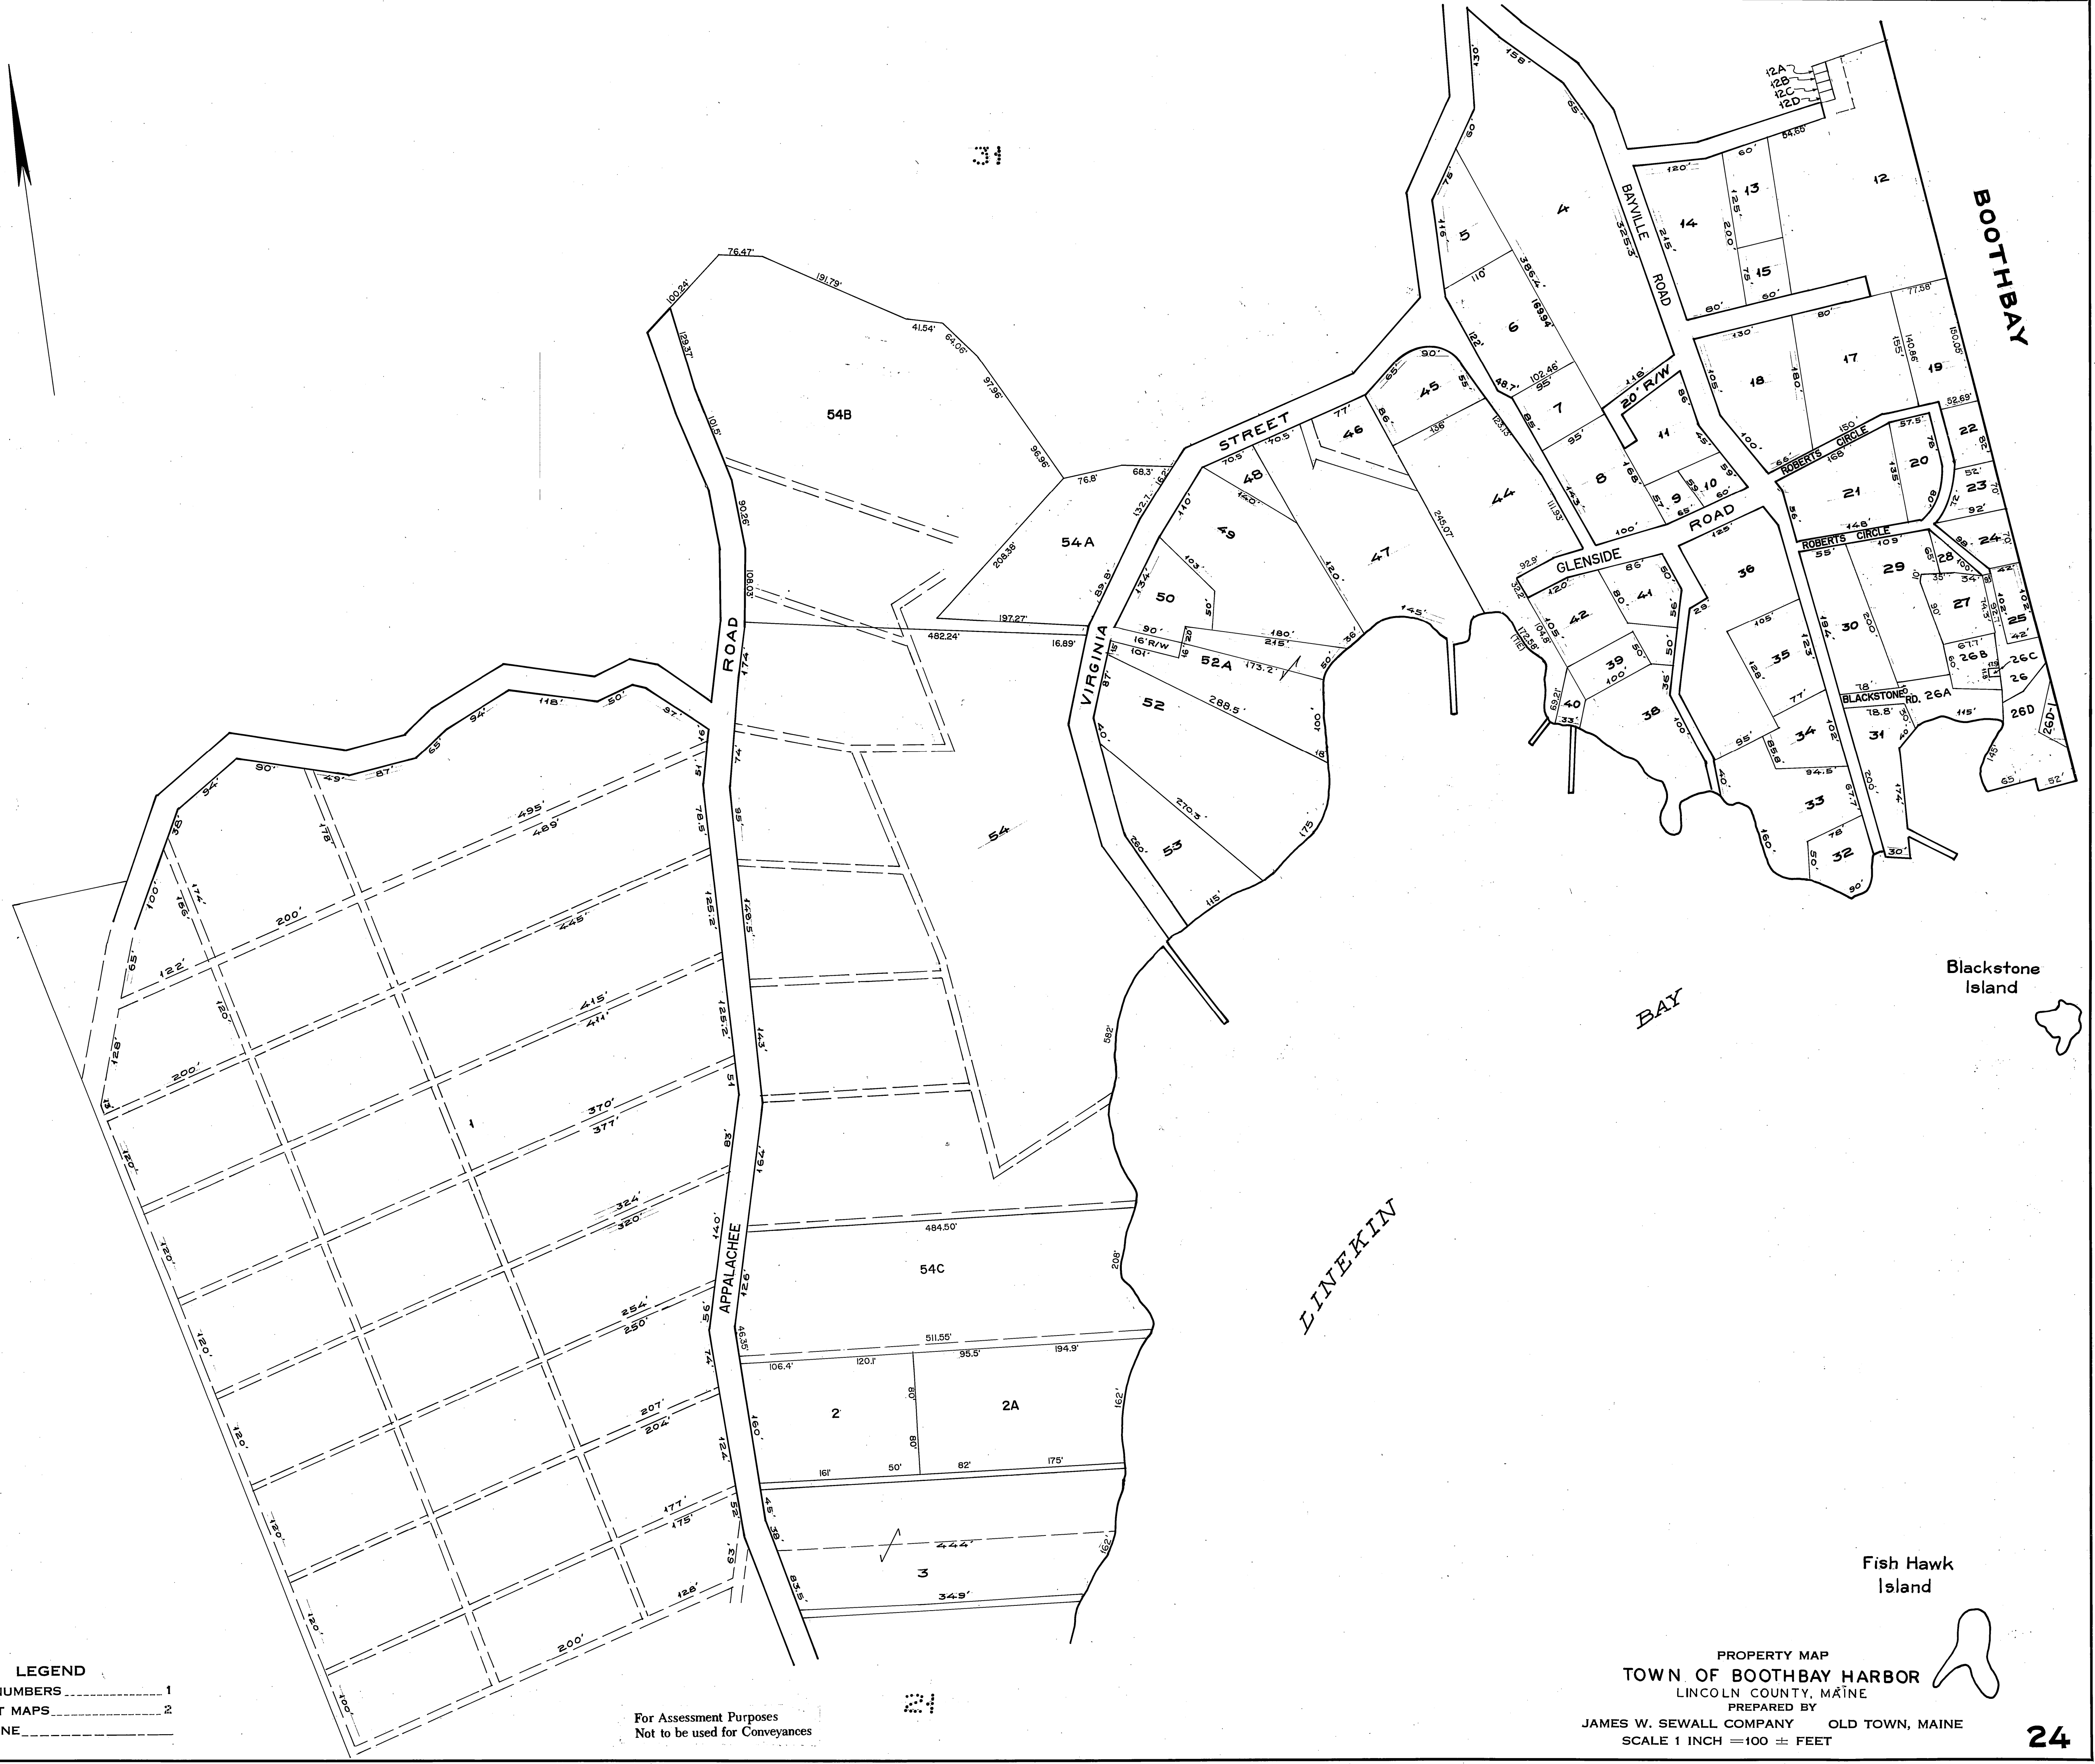

23

BOOTHBAY

Blackstone Island

BAY

LINCOLN

Fish Hawk Island

LEGEND
 PARCEL NUMBERS 1
 ADJACENT MAPS 2
 MATCH LINE 2

For Assessment Purposes
Not to be used for Conveyances

PROPERTY MAP
TOWN OF BOOTHBAY HARBOR
 LINCOLN COUNTY, MAINE
 PREPARED BY
JAMES W. SEWALL COMPANY OLD TOWN, MAINE
 SCALE 1 INCH = 100 ± FEET

24